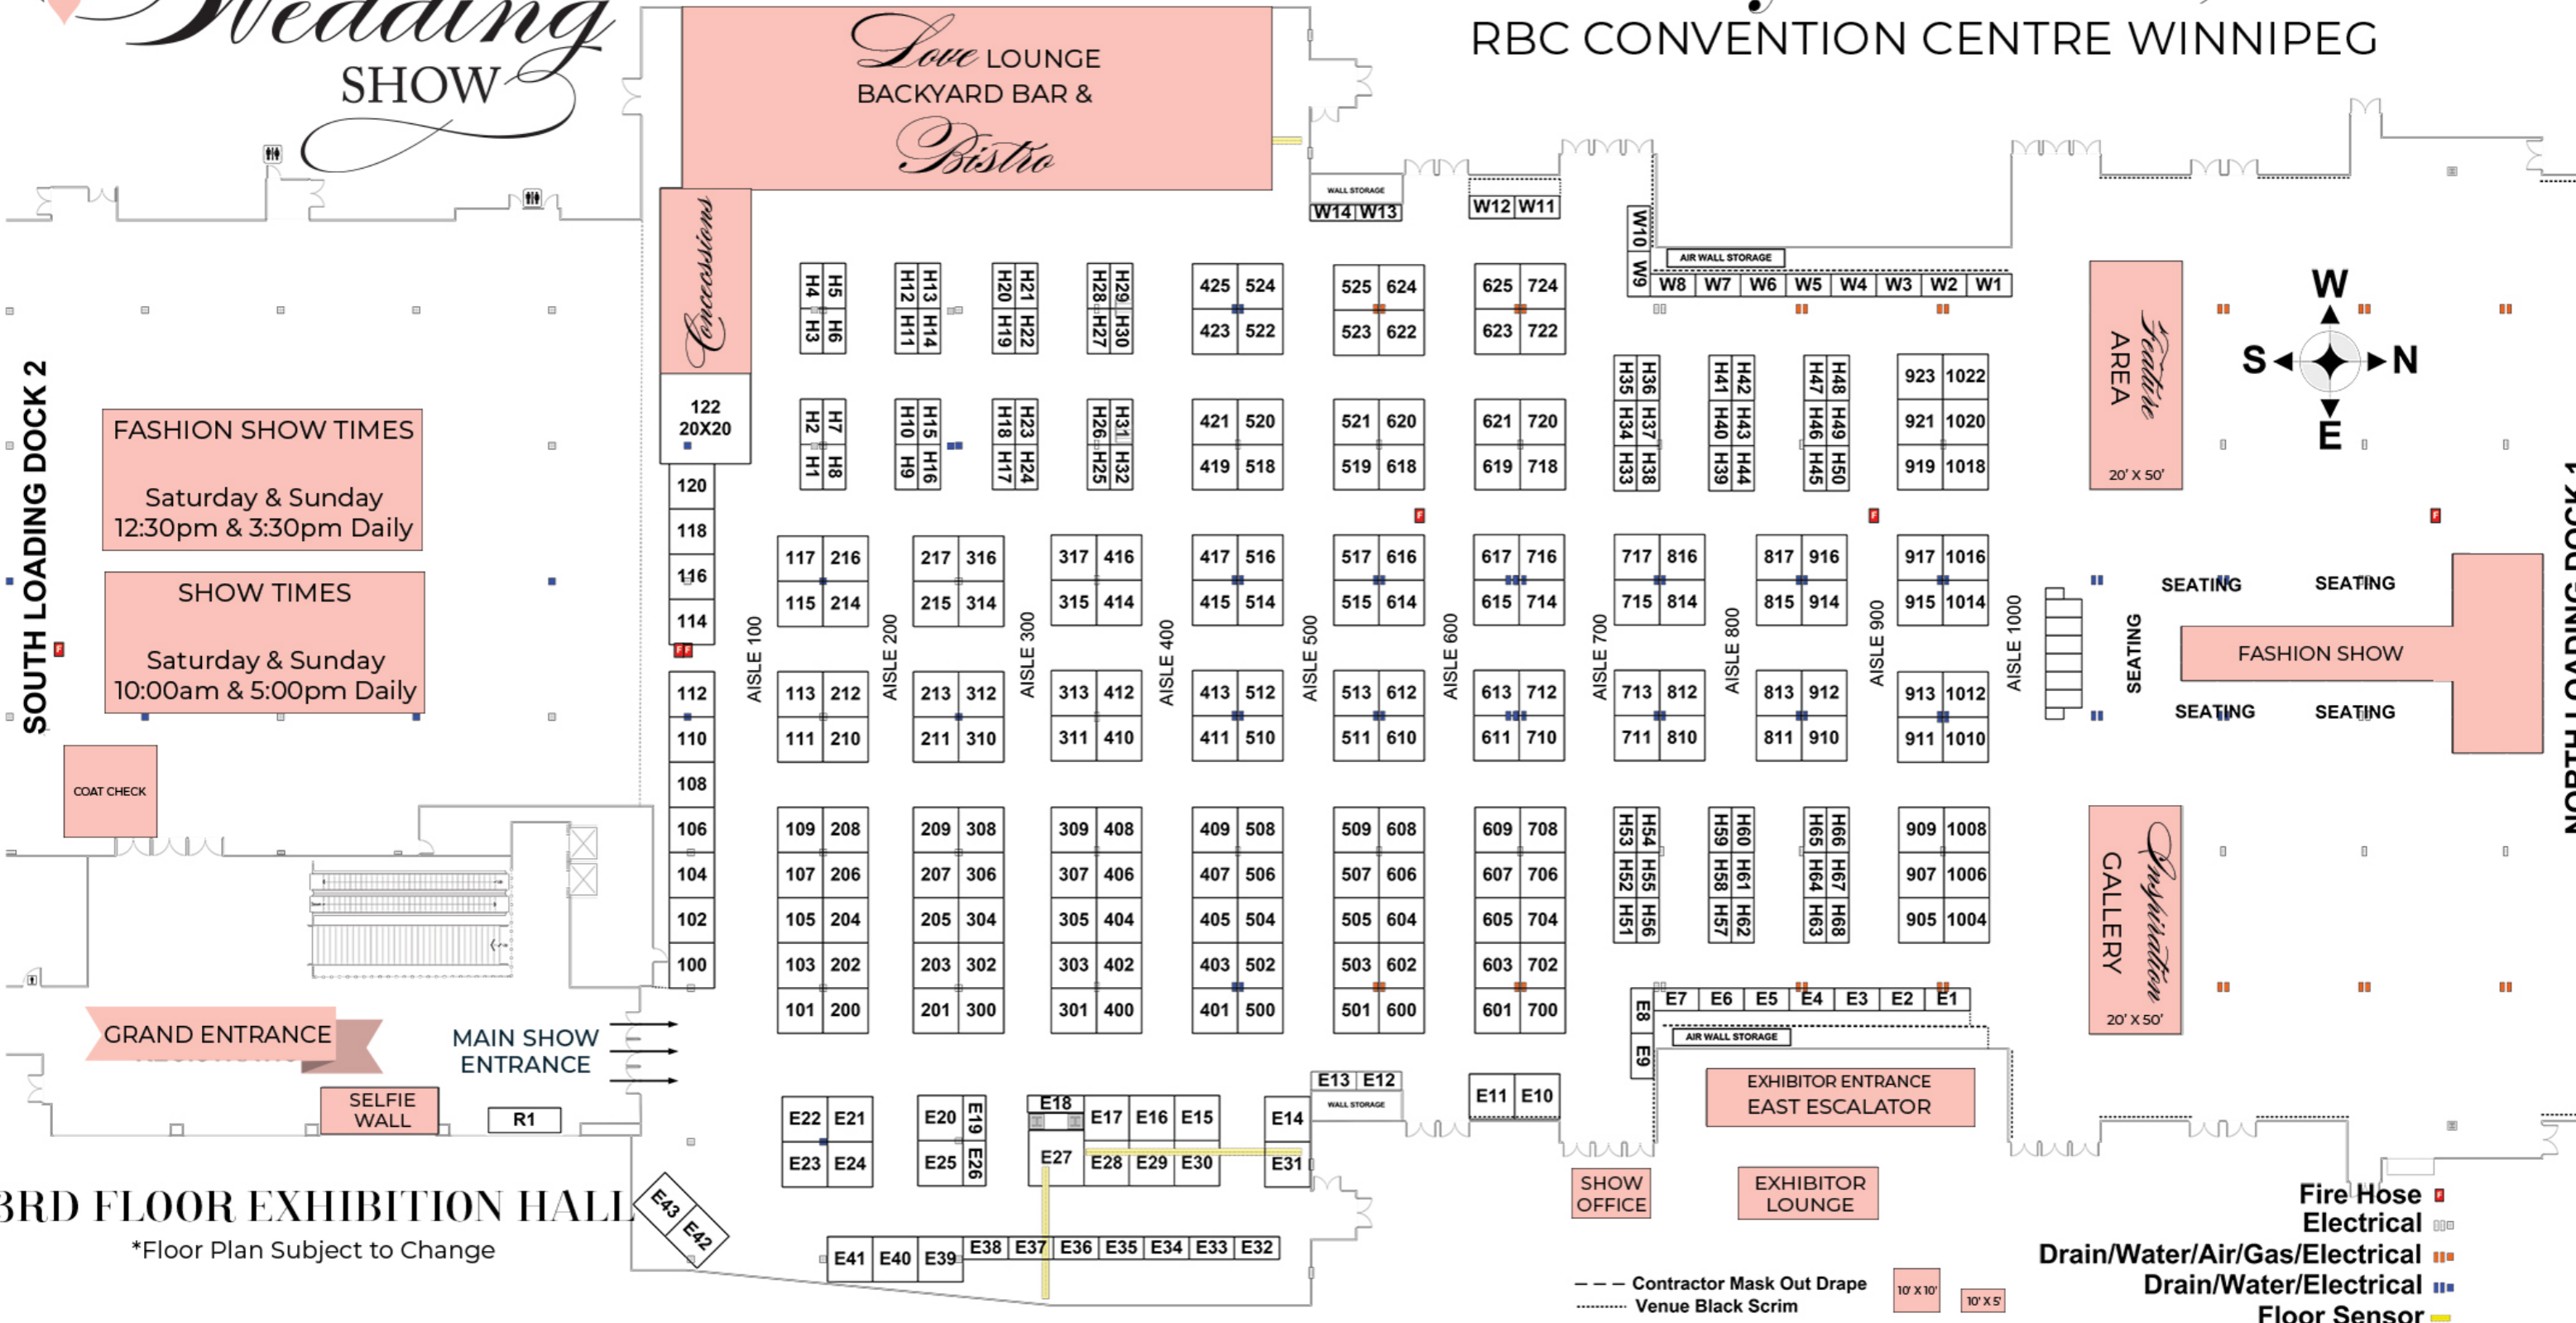

Wedding SHOW

February 22 & 23, 2025

RBC CONVENTION CENTRE WINNIPEG

SOUTH LOADING DOCK 2

NORTH LOADING DOCK 1

FASHION SHOW TIMES
 Saturday & Sunday
 12:30pm & 3:30pm Daily

SHOW TIMES
 Saturday & Sunday
 10:00am & 5:00pm Daily

GRAND ENTRANCE

MAIN SHOW ENTRANCE

SELFIE WALL

R1

Love LOUNGE
 BACKYARD BAR &
Bistro

Concessions

122
20X20

Seating
 AREA
 20' X 50'

Registration
 GALLERY
 20' X 50'

FASHION SHOW

EXHIBITOR ENTRANCE
EAST ESCALATOR

SHOW OFFICE

EXHIBITOR LOUNGE

3RD FLOOR EXHIBITION HALL

*Floor Plan Subject to Change

--- Contractor Mask Out Drape
 Venue Black Scrim